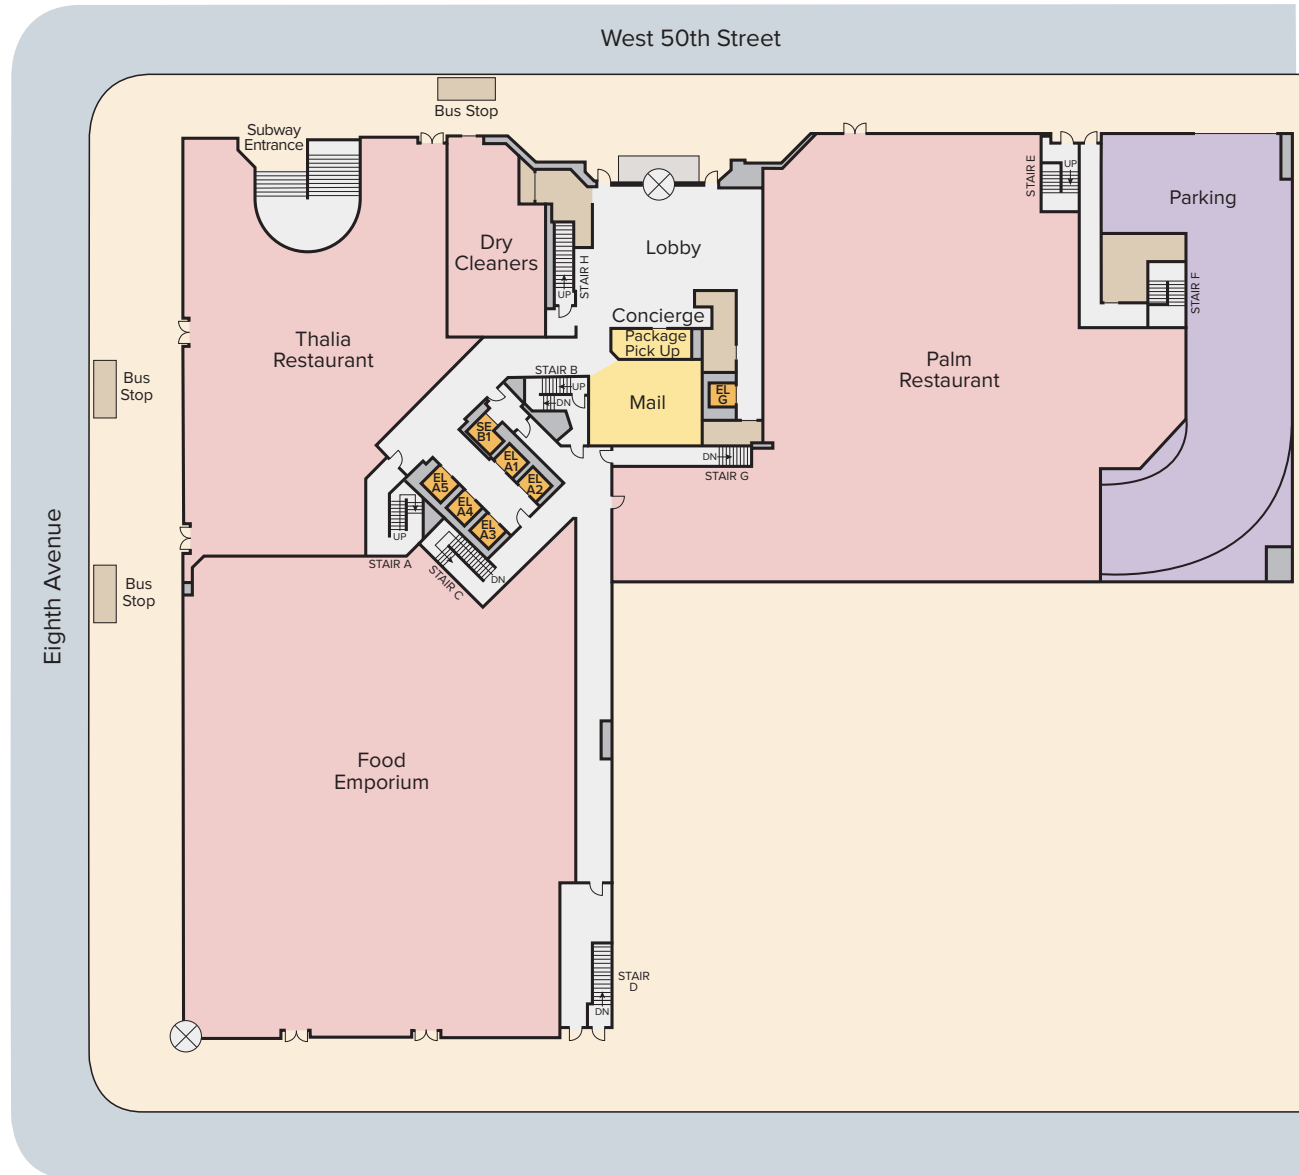

AVALON

MIDTOWN WEST
1ST FLOOR

We would like to take you on a standard tour route that may include a model apartment and many community amenities. If you wish to alter this route, see a specific apartment or see other community features, we can do so upon request.

This plan is intended for illustrative purposes only.

250 WEST 50TH STREET • NEW YORK, NY 10019 • 646-507-5167

AVALON

MIDTOWN WEST
2ND FLOOR

We would like to take you on a standard tour route that may include a model apartment and many community amenities. If you wish to alter this route, see a specific apartment or see other community features, we can do so upon request.