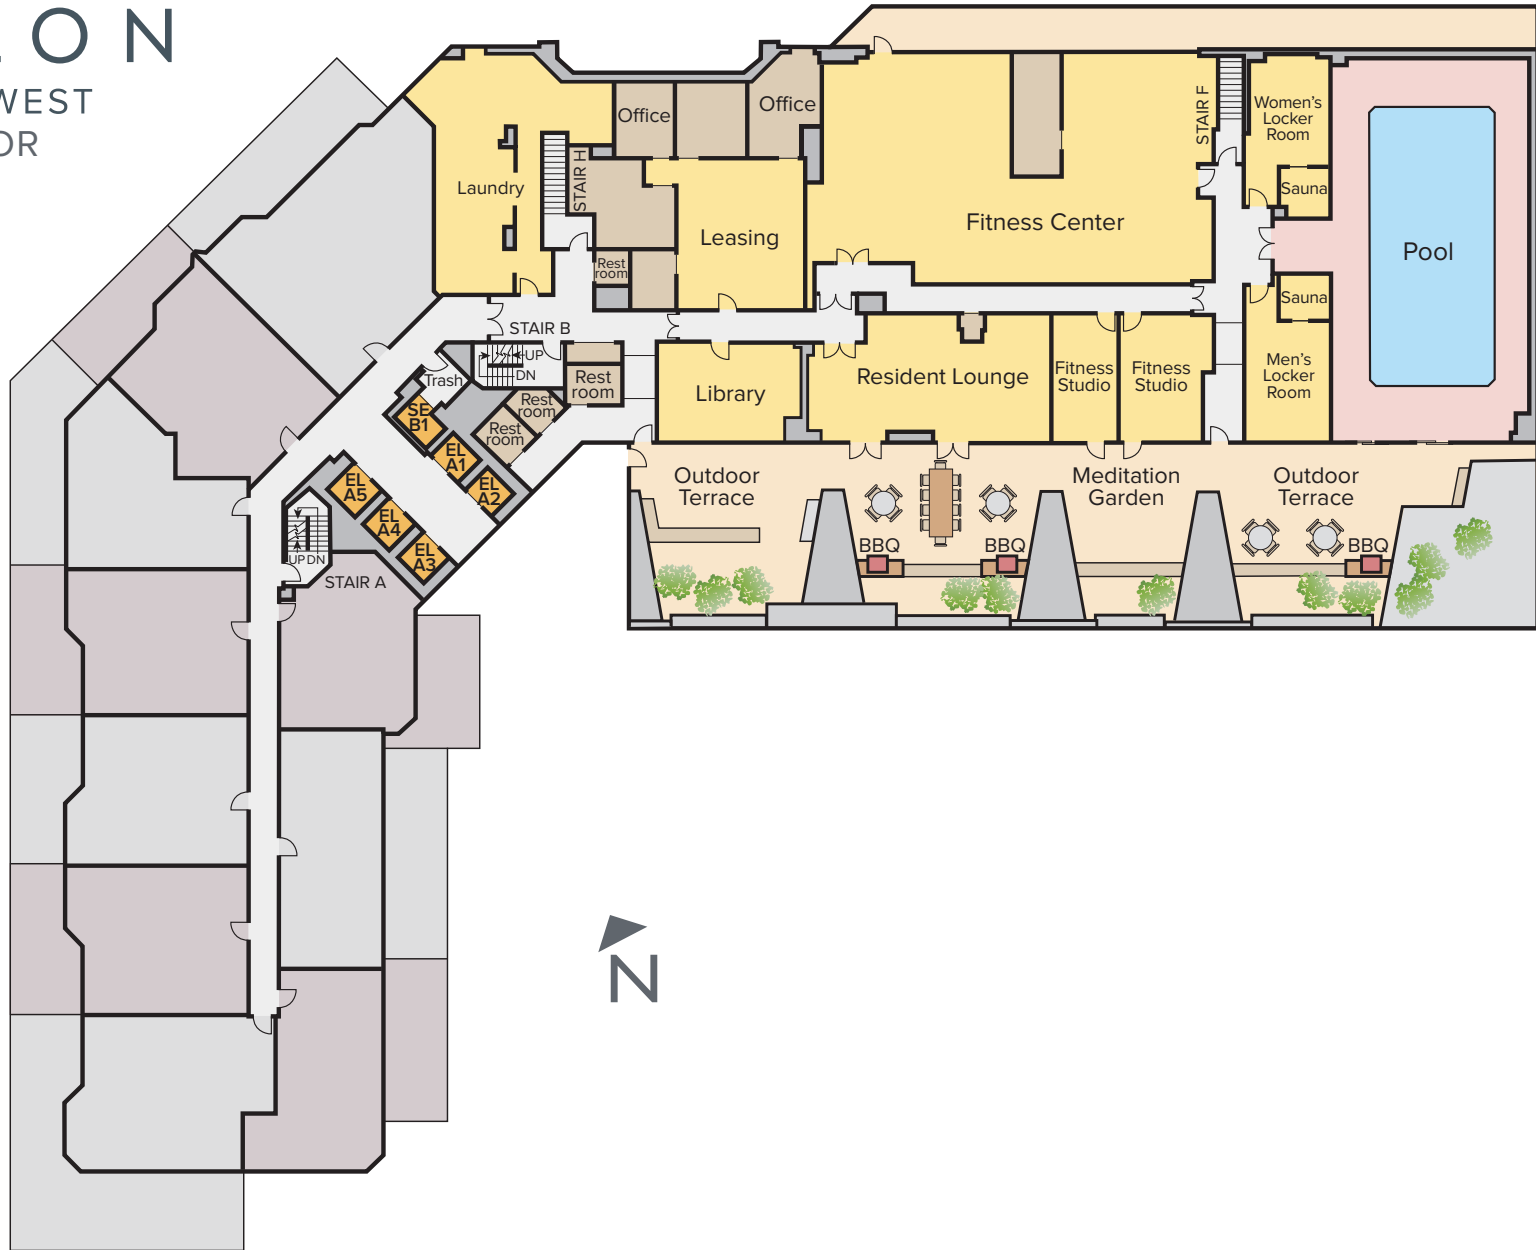

AVALON

MIDTOWN WEST
1ST FLOOR

We would like to take you on a standard tour route that may include a model apartment and many community amenities. If you wish to alter this route, see a specific apartment or see other community features, we can do so upon request.

This plan is intended for illustrative purposes only.

250 WEST 50TH STREET • NEW YORK, NY 10019 • 646-507-5167

AVALON

MIDTOWN WEST
2ND FLOOR

We would like to take you on a standard tour route that may include a model apartment and many community amenities. If you wish to alter this route, see a specific apartment or see other community features, we can do so upon request.